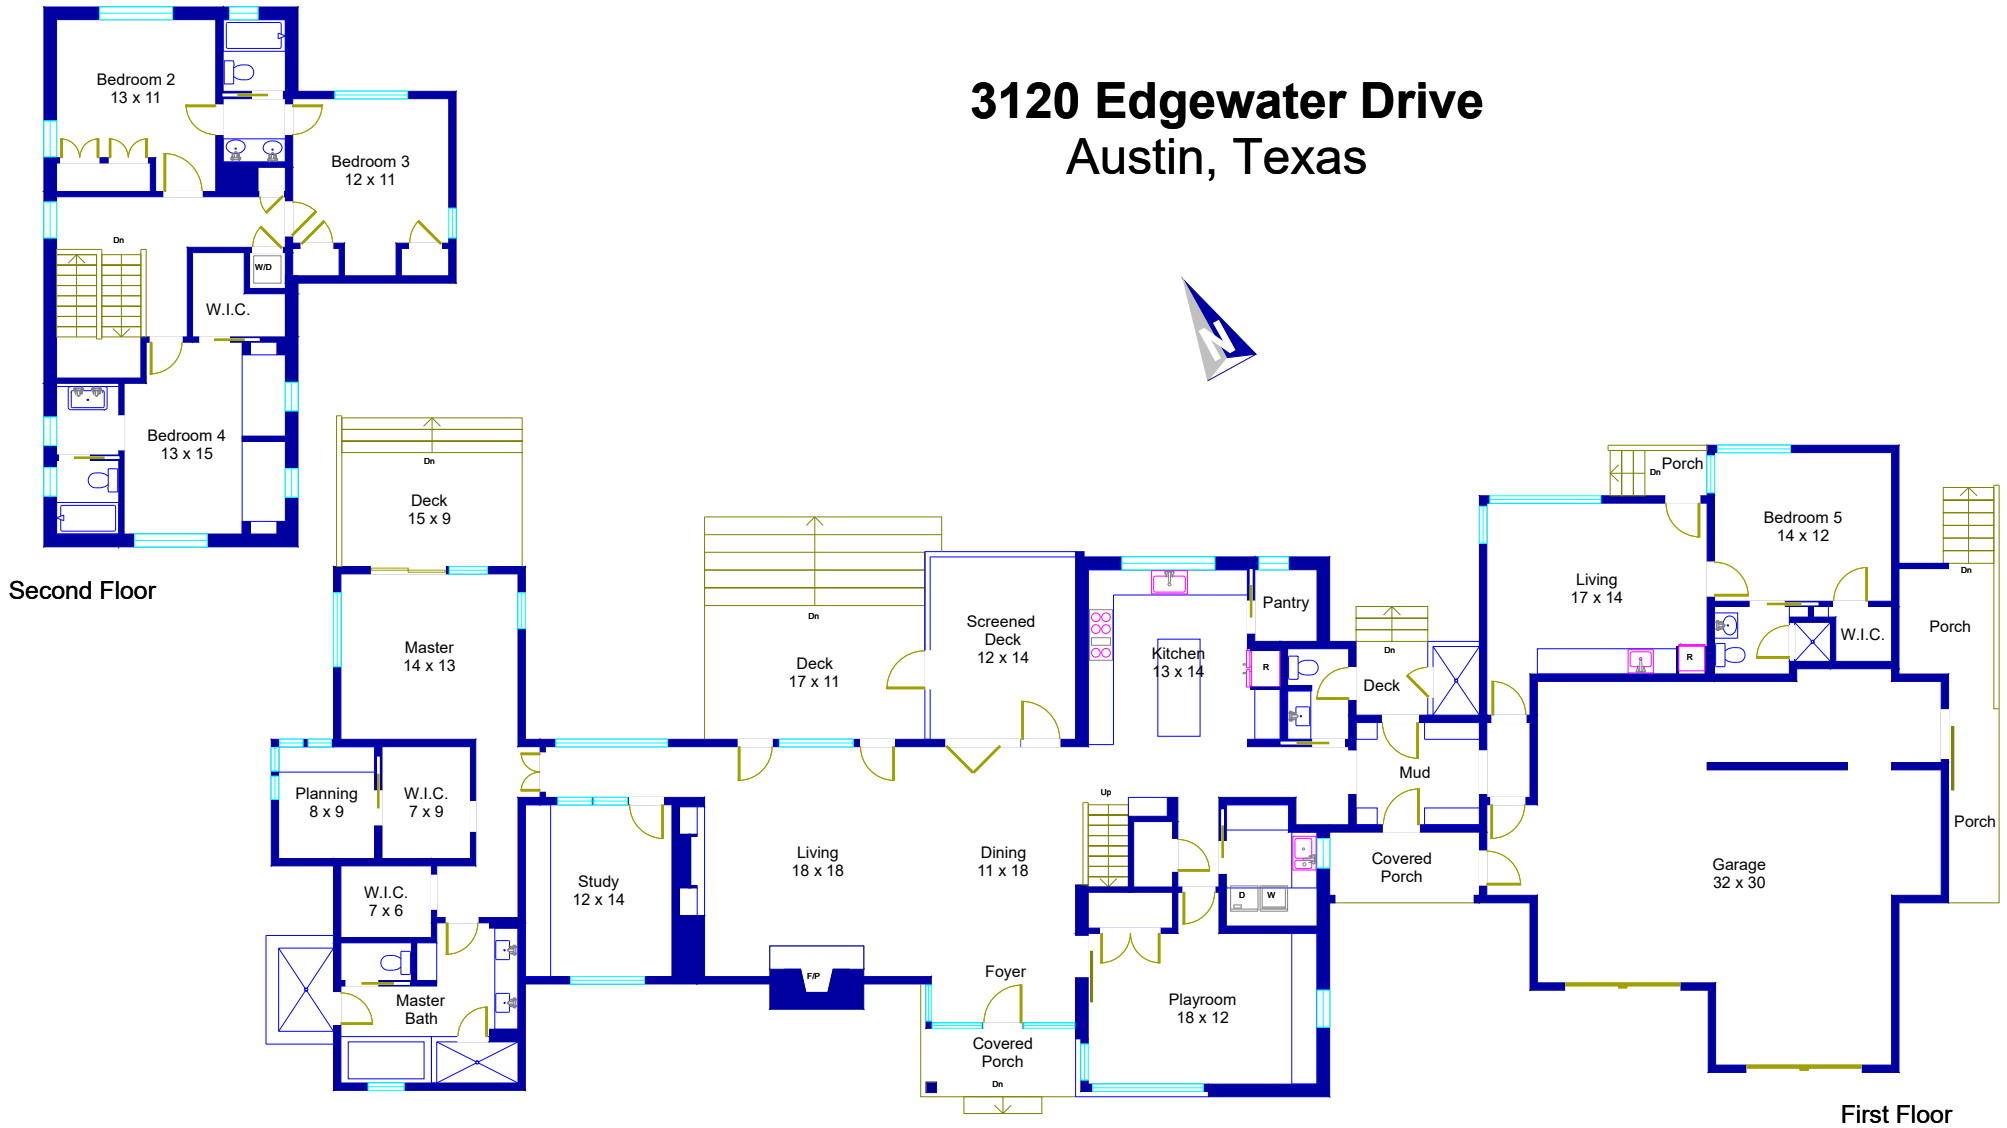

3120 Edgewater Drive Austin, Texas

© Floor Plan Graphics LLC 2018. This floor plan is an artistic rendering only. All dimensions are approximate. Floor Plan Graphics LLC and Moreland Properties make no representation or warranty as to this rendering's accuracy and no measurements or dimensions should be relied upon without independent verification. This floor plan and its respective square footage materials remain the property of Floor Plan Graphics LLC.